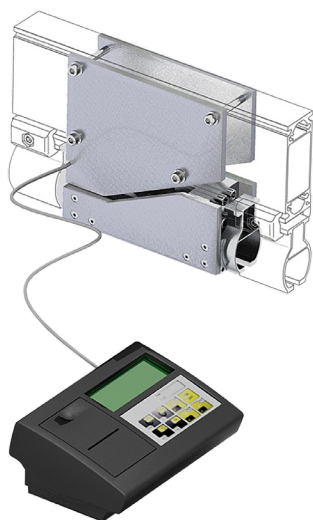

Technical data sheet

Product features

Scale with Electronic Display

Model

SAP Code

00011378

– Max ambient temperature [°C]: 90

Technical data sheet

Technical parameters

Scale with Electronic Display

Model

SAP Code

00011378

1. SAP Code:

00011378

6. Gross Width [mm]: